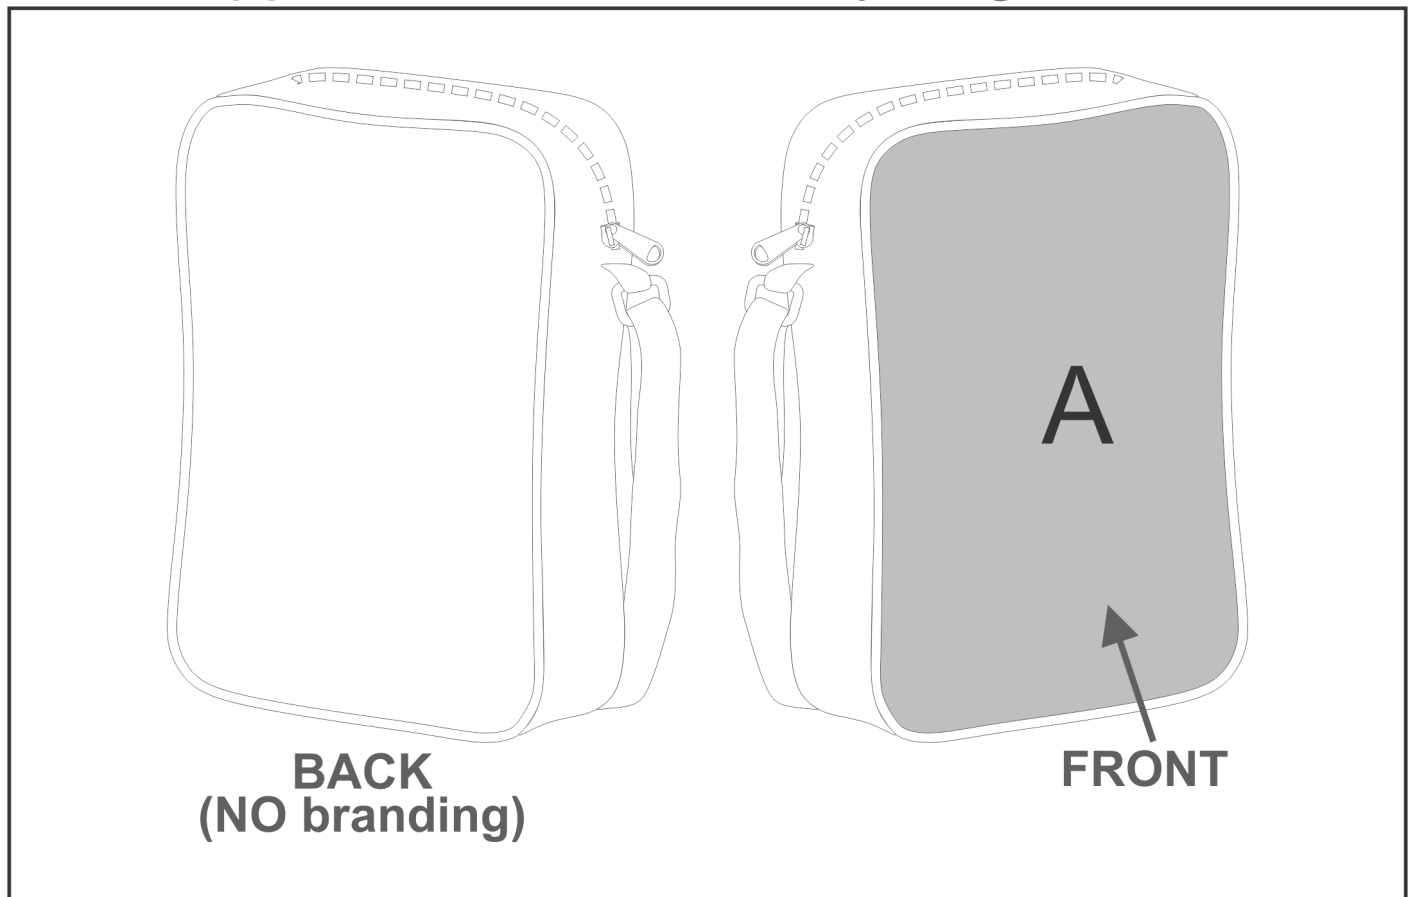

# SG-HP-28-G

### Need to know:

- Includes 1-Position Sublimation (setup fees apply)
- **Please Note: We cannot guarantee 100% logo Alignment on all Brandable Panels.**

#### **Position A**

1. Custom Sublimation A (CPSUB-A)
  - 1 Colour
  - Size: 193mm wide x 270mm high